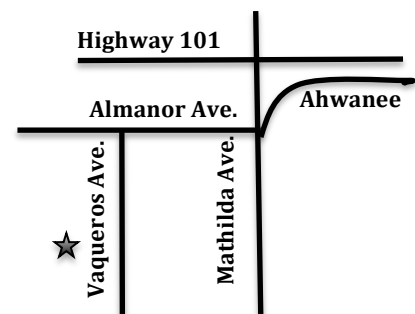

Squares 8:00 – 10:30 PM

Caller: Eric Henerlau

Cuer: Barbara-Lynn Smith

**Strawberry Short Cake
Badges**

Door Prizes

Adults \$12

Youth \$6

IAMAW Union Hall
District Lodge 725
655 Vaqueros Avenue
Sunnyvale, CA 94085